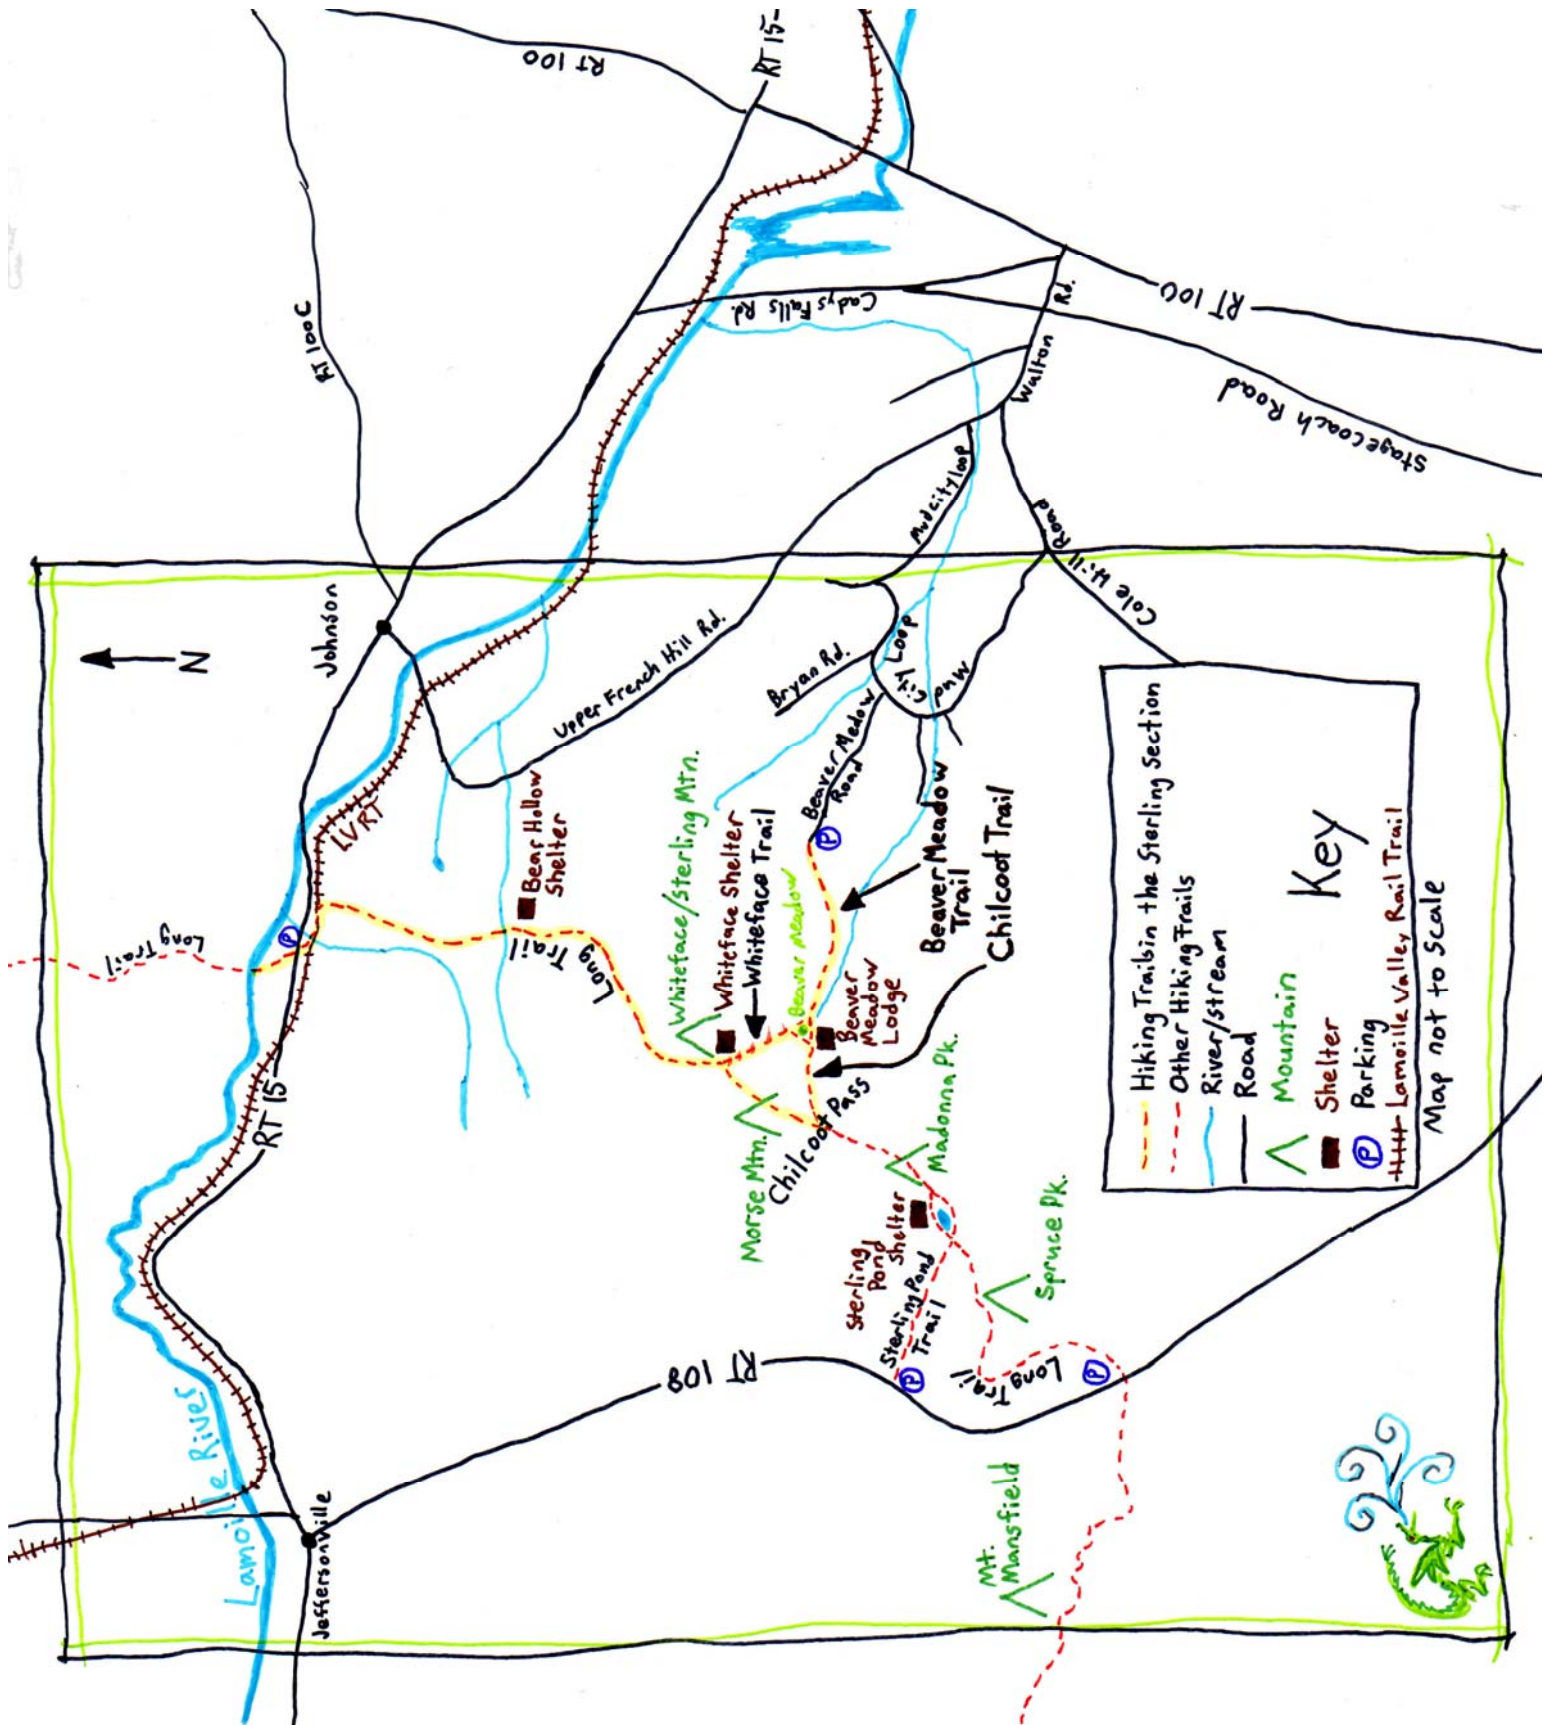

Welcome to the hiking trails in the Sterling Section of north/central Vermont!
 Detailed maps, guide books and hiking information available by contacting Green Mountain Club.
 (Web: www.greenmountainclub.org; Office: 4711 Waterbury-Stowe Rd., Waterbury Center, VT 05677;
 Phone: (802) 244-7037.)

Key

- - - Hiking Trails in the Sterling Section
- - - Other Hiking Trails
- River/stream
- Road
- ▲ Mountain
- Shelter
- Ⓟ Parking
- + + + + Lamoille Valley Rail Trail

Map not to Scale